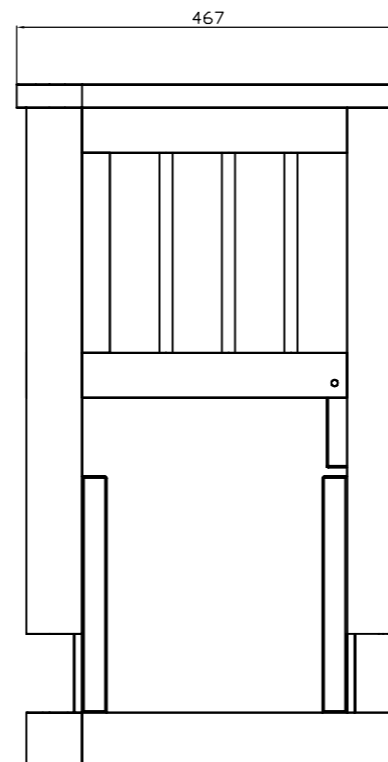

## DIMENSIONS

## DRAWING

## DESCRIPTION:

- \* Mattress base: 89 x 39 cm
- \* Pedal dropside
- \* Mattress base height 38,4 - 56 cm (12 height positions)
- \* TROLL logo engraved

	SIA "TROLL Smiltene"
	Customer: DANISH BY DESIGN
	Model: SUN BEDSIDE CRIB
	Art. number: SWC-SU0520
	Date: 14.05.2014