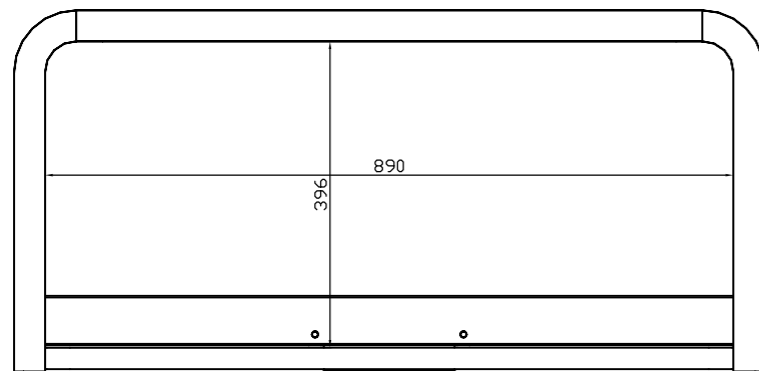

## DIMENSIONS

## DRAWING

## DESCRIPTION:

- \* Mattress base: 89 x 39 cm
- \* Pedal dropside
- \* Mattress base height 38,4 - 56 cm (12 height positions)
- \* TROLL logo engraved

	SIA "TROLL Smiltene"
	Customer: DANISH BY DESIGN
	Model: SUN BEDSIDE CRIB
	Art. number: SWC-SU0520
	Date: 14.05.2014