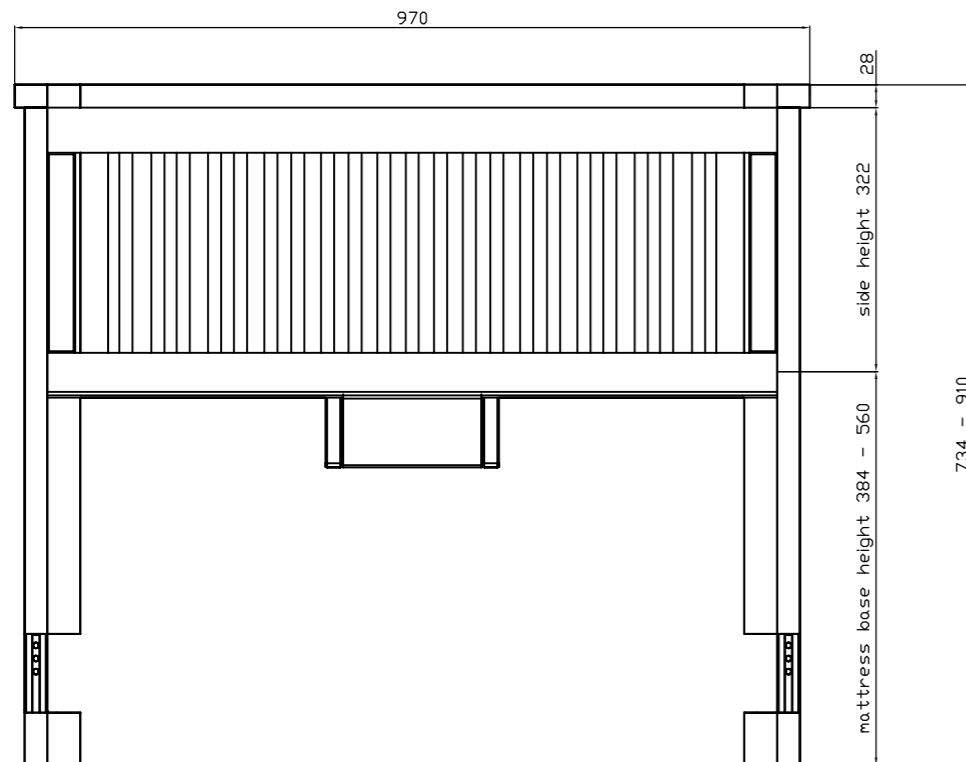

## DIMENSIONS

## DRAWING

## DESCRIPTION:

- \* Mattress base: 89 x 39 cm
- \* Pedal dropside
- \* Mattress base height 38,4 - 56 cm (12 height positions)
- \* TROLL logo engraved

	SIA "TROLL Smiltene"
	Customer: DANISH BY DESIGN
	Model: SUN BEDSIDE CRIB
	Art. number: SWC-SU0520
	Date: 14.05.2014