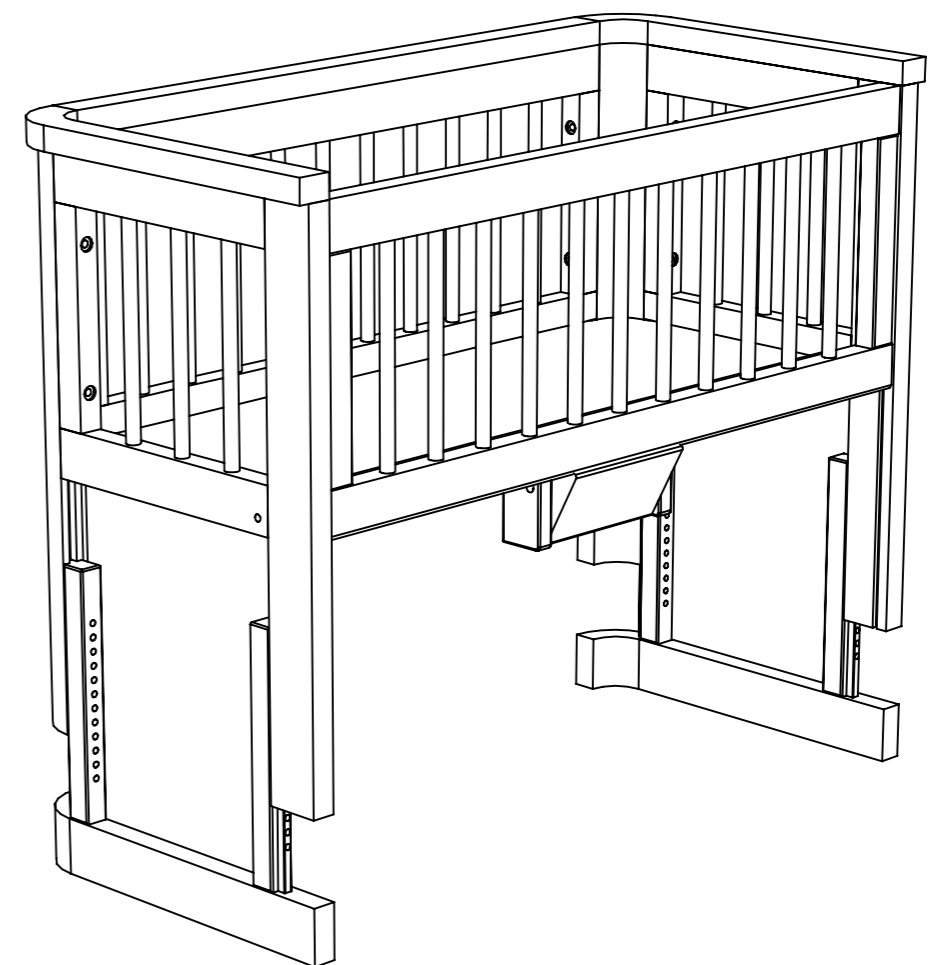

## DIMENSIONS

## DRAWING

## DESCRIPTION:

- \* Mattress base: 89 x 39 cm
- \* Pedal dropside
- \* Mattress base height 38,4 - 56 cm (12 height positions)
- \* TROLL logo engraved

	SIA "TROLL Smiltene"
	Customer: DANISH BY DESIGN
	Model: SUN BEDSIDE CRIB
	Art. number: SWC-SU0520
	Date: 14.05.2014