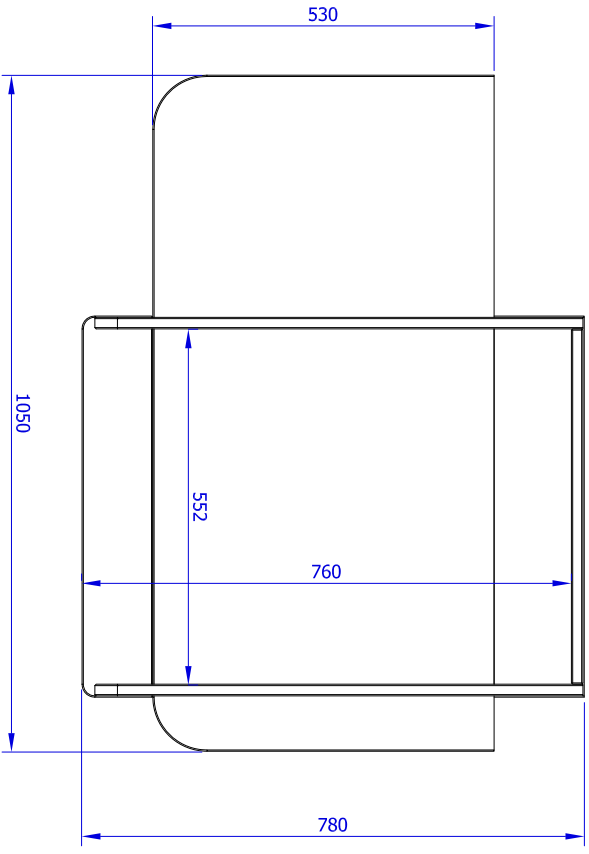

NEW

SIA "TROLL Sigulda"

Customer:	-----
Model:	SUN dresser with
Revision:	changing top
Colour:	-----
Art. Number:	-----
	
06.12.2013.	Size: A4