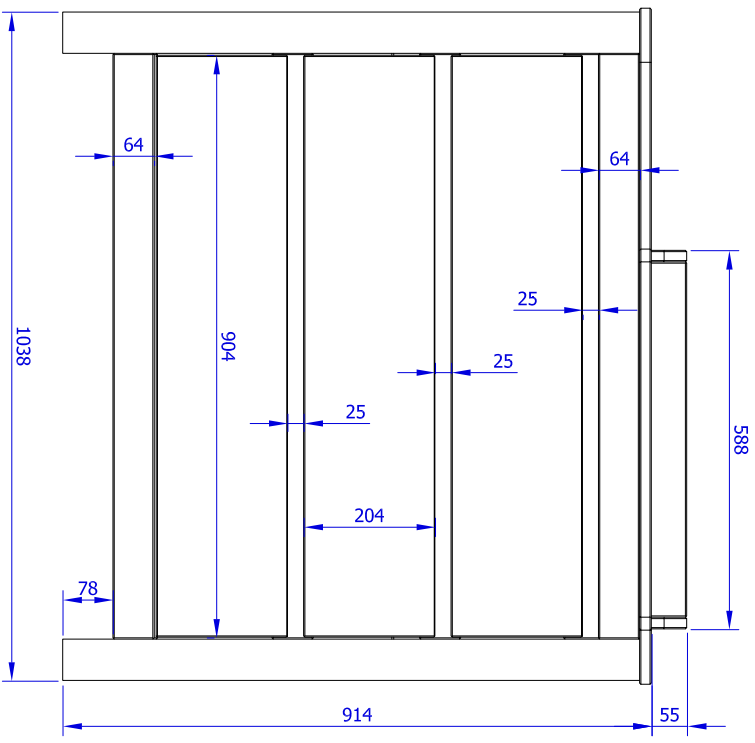

NEW

SIA "TROLL Sigulda"

Customer:	-----
Model:	SUN dresser with
Revision:	changing top
Colour:	-----
Art. Number:	-----
	
06.12.2013.	Size: A4