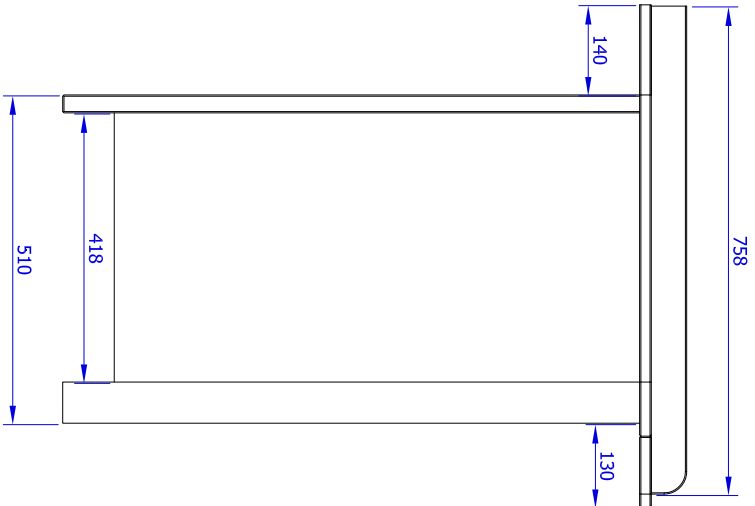

NEW

SIA "TROLL Sigulda"

Customer:	-----
Model:	SUN dresser with
Revision:	changing top
Colour:	-----
Art. Number:	-----
	
06.12.2013.	Size: A4