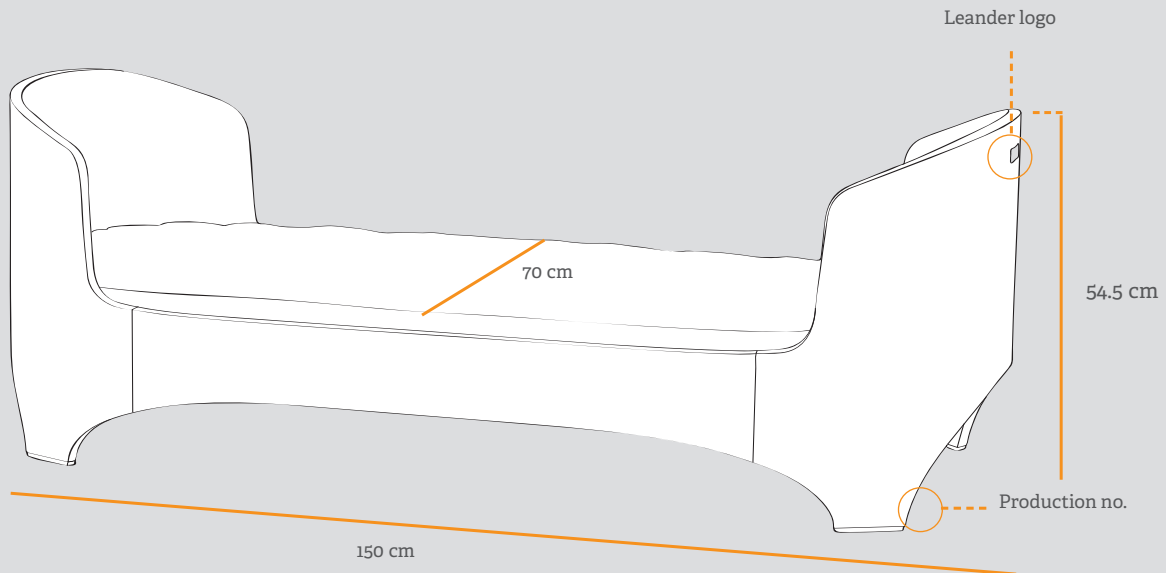

# JUNIOR BED JUNIORBETT JUNIOR SENG

Box 1/1 Gross / Brutto 32 kg

Weight / Gewicht / Vægt ( Net / Netto )

■ Junior bed / Juniorbett / Junior seng 29 kg

Delivered un-assembled / Wird nicht zusammengebaut geliefert / Leveres usamlet

**Material**  
Moulded beech

**Treatment**  
Water-based lacquer

**Maintenance**  
Wooden parts can be wiped with a moist cloth.  
Dry off surplus water.

The mattress cover is machine washable at maximum 60 °C. Must be stretched while still damp.  
Do not tumble dry.