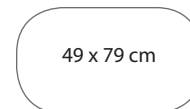

DE Geeignet für ein Alter von 0-9 Monate
Passend für Leander® Wiege
Guter Liegekomfort (Softschaum)
Matratzenbezug mit integriertem Nässechutz

DK Anbefalet brug af madras fra 0-9 måneder
Tilpasset til Leander® vuggen
God liggekomfort (soft-skum)
Betræk med indbygget beskyttelse mod fugtgennemtrængning

Top:
62% polyester
38% lyocell (TENCEL®)
quilted with washable fleece

Bottom:
52% polyester
48% cotton

Removable and washable at 60°C

Pressure-relieving soft foam with vertical air channels

Suitable for children with allergies

1. **EN**
2. Excellent comfort thanks to the mattress core of pressure-relieving soft foam
   - Adjusted to fit Leander® cradle
   - Enhanced air circulation thanks to vertical air channels
   - Sleep safety mattress cover with integrated wetness protection (TENCEL®), refined with lavender and melissa oil for anti-bacterial effect
   - Suitable for children with allergies

1. **DE**
2. Hoher Komfort dank eines Matratzenkerns aus druckentlastendem Softschaum
   - Passend für Leander® Wiege
   - Verbesserte Luftzirkulation durch vertikale Luftkanäle
   - Sleep Safety Matratzenbezug mit integriertem Nässechutz (TENCEL®) sowie mit Lavendel- und Melissenöl für eine antibakterielle Wirkung veredelt
   - Geeignet für Kinder mit Allergien

Träumeland
die matratze die atmet · the breathing mattress

Perfect fit for the Leander® baby cot